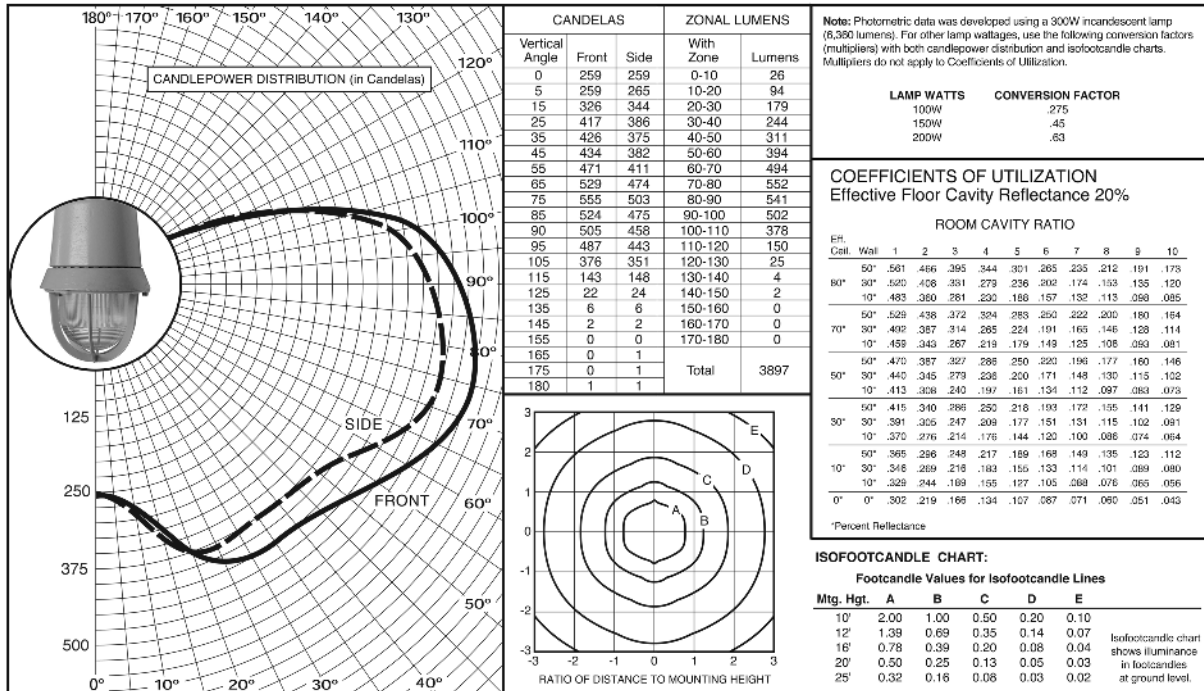

Mogul Base

Luminaire with Globe and Guard
EVIA2501 Lamp: 500W/PS40 Incandescent