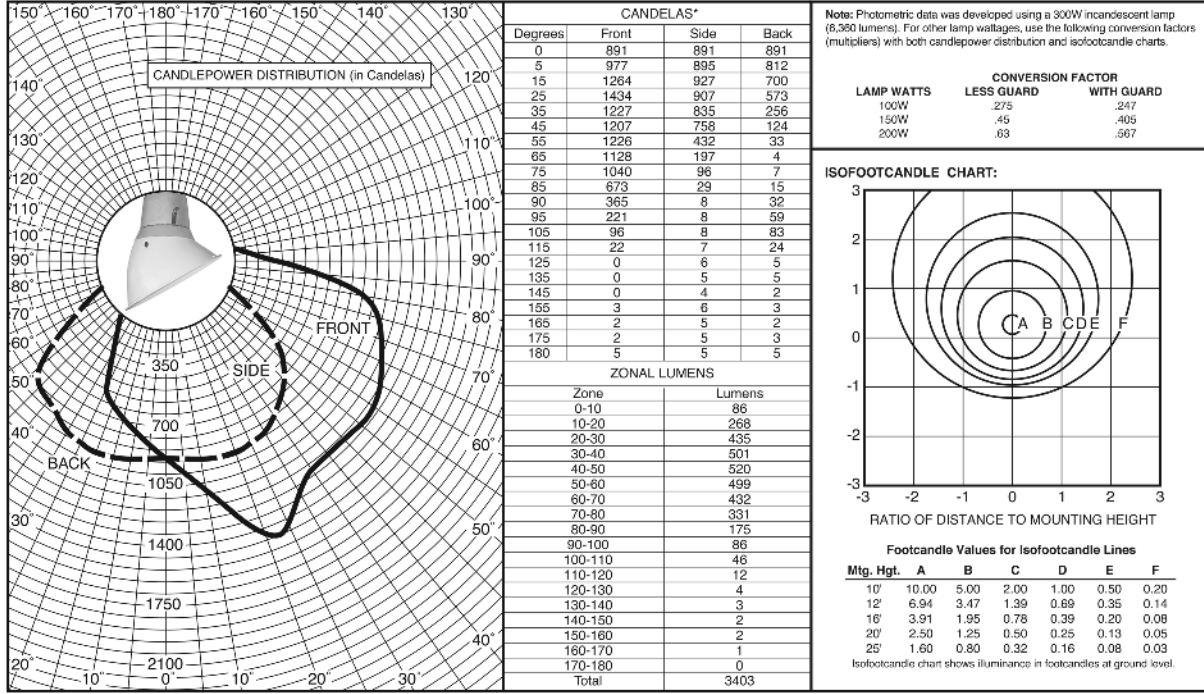

EVI Series Explosionproof Incandescent Luminaires

Photometric Data

2L

Factory Sealed
100-500W Medium and Mogul Base

Medium Base

Luminaire with Globe and Guard
EVICX2301 Lamp: 300W/PS25 Incandescent

Medium Base

Luminaire with Globe and Dome Reflector (Less Guard)
EVICX2300 Lamp: 300W/PS25 Incandescent

Factory Sealed 100-500W Medium and Mogul Base

Medium Base

Luminaire with Globe and 30° Angle Reflector (Less Guard)
EVICX2300 Lamp: 300W/PS25 Incandescent

Mogul Base

Luminaire with Globe and Guard
EVIA2501 Lamp: 500W/PS40 Incandescent

EVI Series Explosionproof Incandescent Luminaires

Photometric Data

2L

Factory Sealed
100-500W Medium and Mogul Base

Mogul Base

Luminaire with Globe and Dome Reflector (Less Guard)
EVI2500 Lamp: 500W/PS40 Incandescent

Mogul Base

Luminaire with Globe and Angle Reflector (Less Guard)
EVI2500 Lamp: 500W/PS40 Incandescent