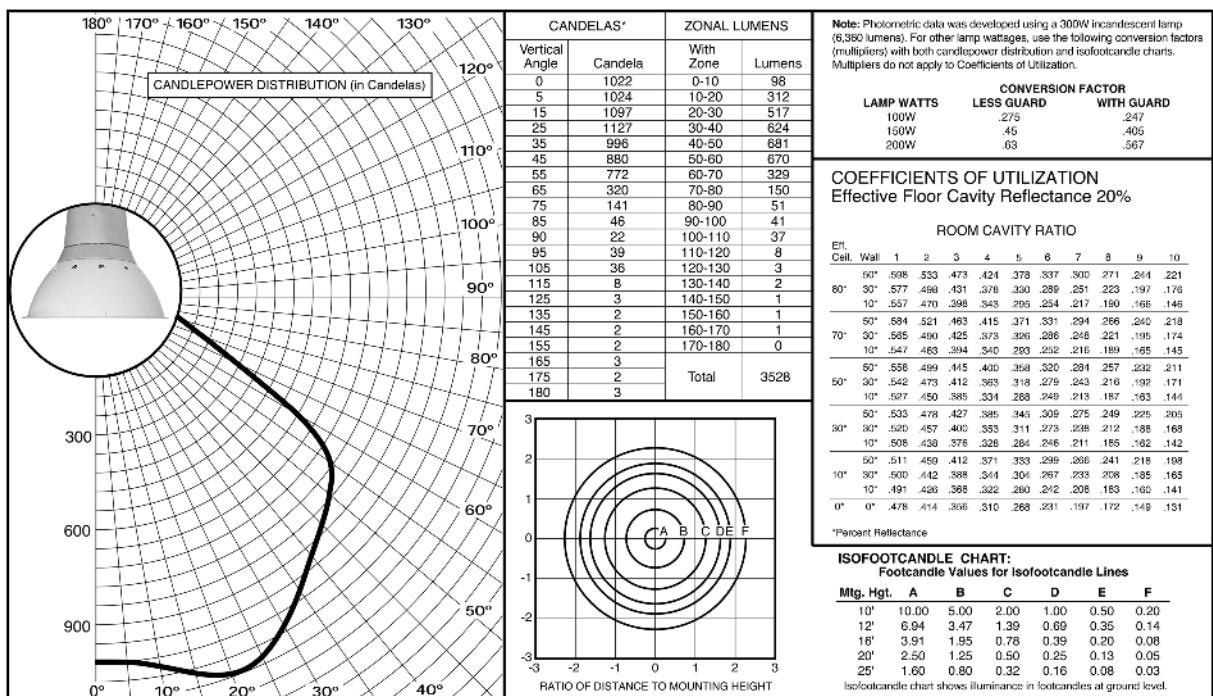

EVI Series Explosionproof Incandescent Luminaires

Photometric Data

2L

Factory Sealed
100-500W Medium and Mogul Base

Medium Base

Luminaire with Globe and Guard
EVICX2301 Lamp: 300W/PS25 Incandescent

Medium Base

Luminaire with Globe and Dome Reflector (Less Guard)
EVICX2300 Lamp: 300W/PS25 Incandescent

Factory Sealed 100-500W Medium and Mogul Base

Medium Base

Luminaire with Globe and 30° Angle Reflector (Less Guard)
EVICX2300 Lamp: 300W/PS25 Incandescent