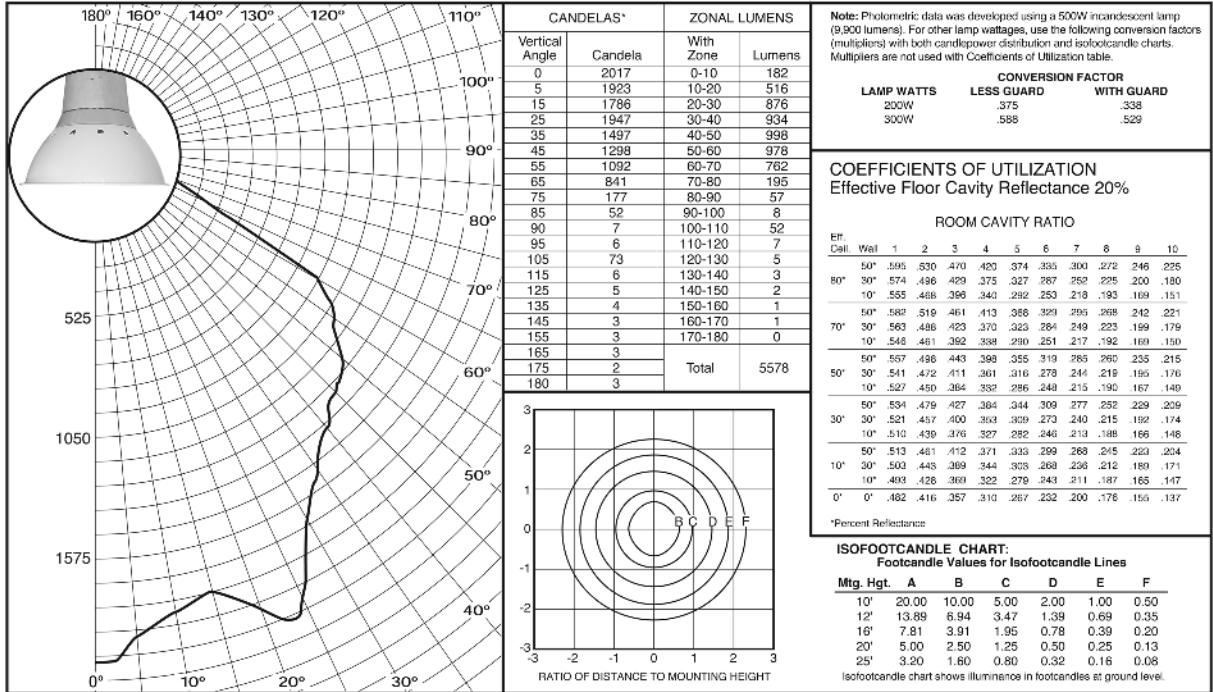

EVI Series Explosionproof Incandescent Luminaires

Photometric Data

2L

Factory Sealed
100-500W Medium and Mogul Base

Mogul Base

Luminaire with Globe and Dome Reflector (Less Guard)
EVI2500 Lamp: 500W/PS40 Incandescent