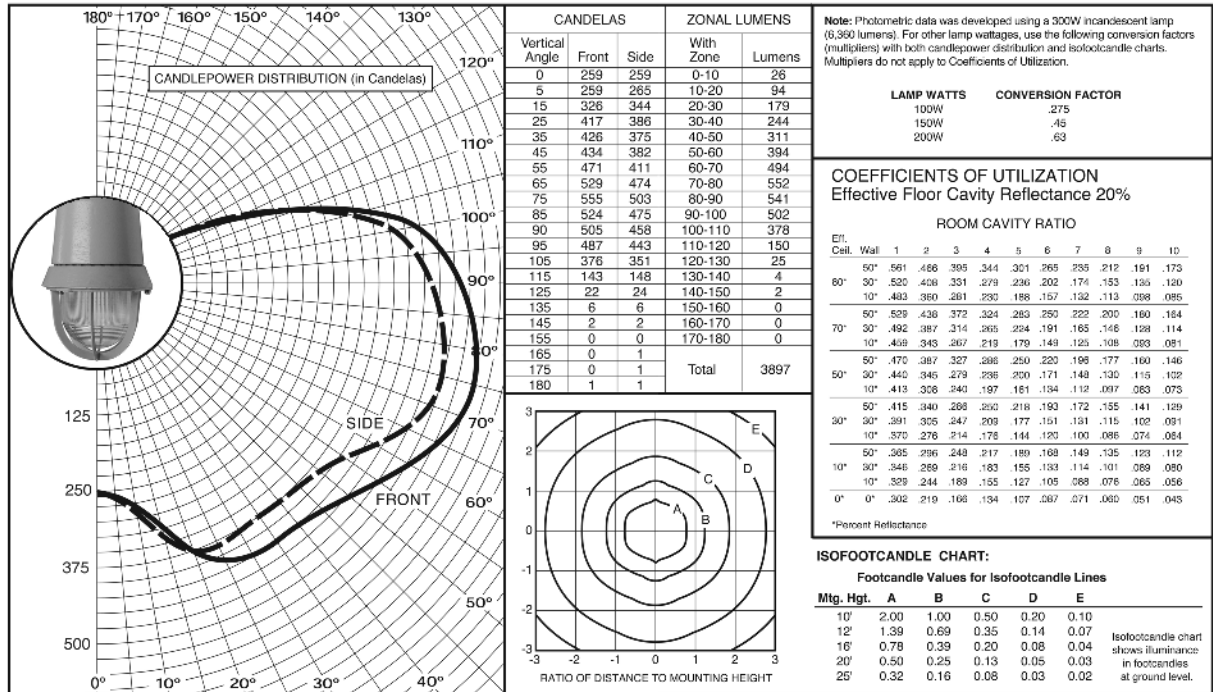

EVI Series Explosionproof Incandescent Luminaires

Photometric Data

2L

Factory Sealed
100-500W Medium and Mogul Base

Medium Base

Luminaire with Globe and Guard
EVICX2301 Lamp: 300W/PS25 Incandescent

Medium Base

Luminaire with Globe and Dome Reflector (Less Guard)
EVICX2300 Lamp: 300W/PS25 Incandescent

Factory Sealed 100-500W Medium and Mogul Base

Medium Base

Luminaire with Globe and 30° Angle Reflector (Less Guard)
EVICX2300 Lamp: 300W/PS25 Incandescent

Mogul Base

Luminaire with Globe and Guard
EVIA2501 Lamp: 500W/PS40 Incandescent

EVI Series Explosionproof Incandescent Luminaires

Photometric Data

2L

Factory Sealed
100-500W Medium and Mogul Base

Mogul Base

Luminaire with Globe and Dome Reflector (Less Guard)
EVI2500 Lamp: 500W/PS40 Incandescent

Mogul Base

Luminaire with Globe and Angle Reflector (Less Guard)
EVI2500 Lamp: 500W/PS40 Incandescent